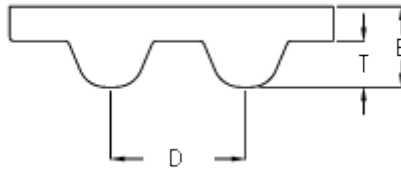

Data Sheet

Article number: 602932750295

Description: Gates timing belt POWERGRIP®
GTX 1224 8MX 40

Measures

D (Pitch)	= 8
Height B mm	= 5.6
Height T mm	= 3.4
Length	= 1224
Number of teeth	= 153
Type	= 1224 8MX 40
Width	= 40